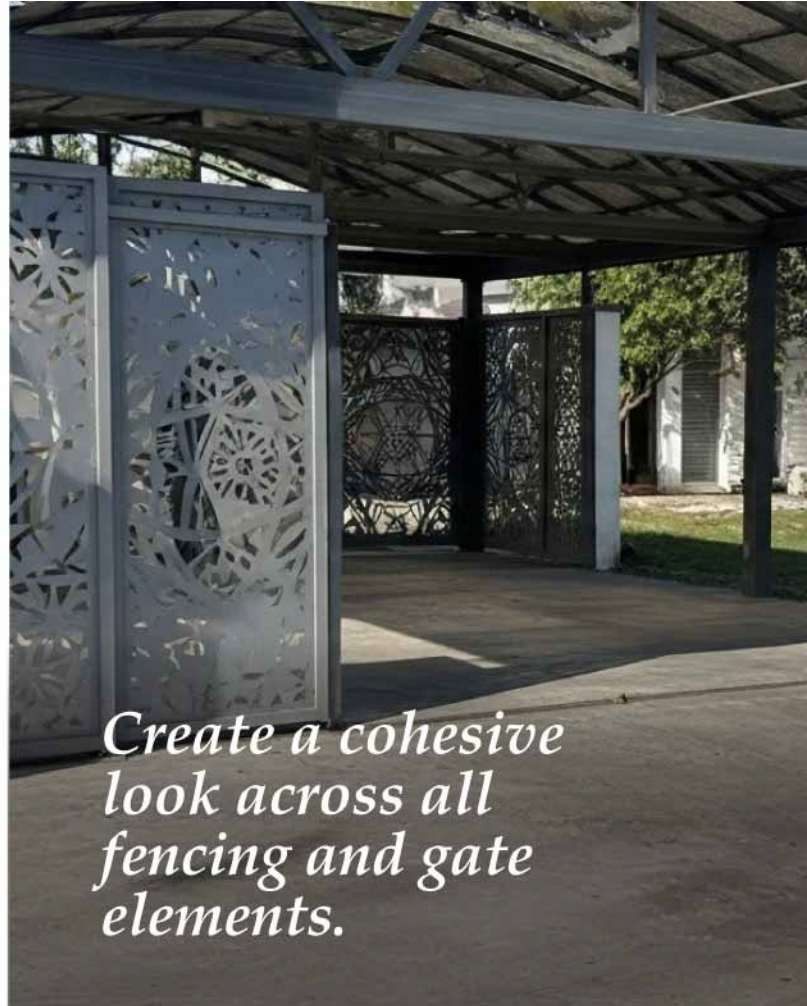

Garage or Car Port Entrance Gates

CODE: FG-GAT03

*Create a cohesive
look across all
fencing and gate
elements.*