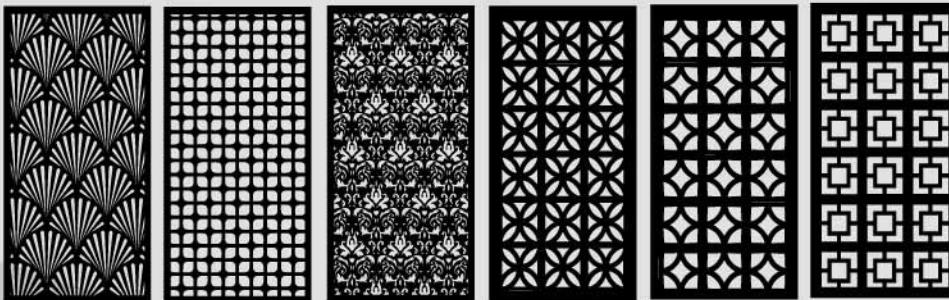

VINTAGE RETRO DESIGNS

LONG
ISLAND

FUNK
DIVIDER

DAMASK

BREEZE
FLOWERS

BREEZE
BLOCKS

BREEZE
SQUARES

VISIT OUR SHOWROOM

+27 83 263 6337

ORDER TODAY
CALL OR WHATSAPP

INFO@RHINOWORKS.CO.ZA
ORDERS CAN ALSO BE PLACED VIA EMAIL