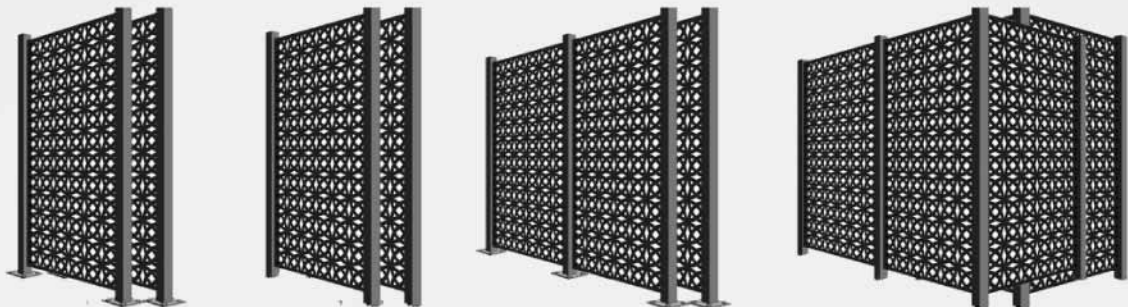

www.DecorativeScreens.co.za