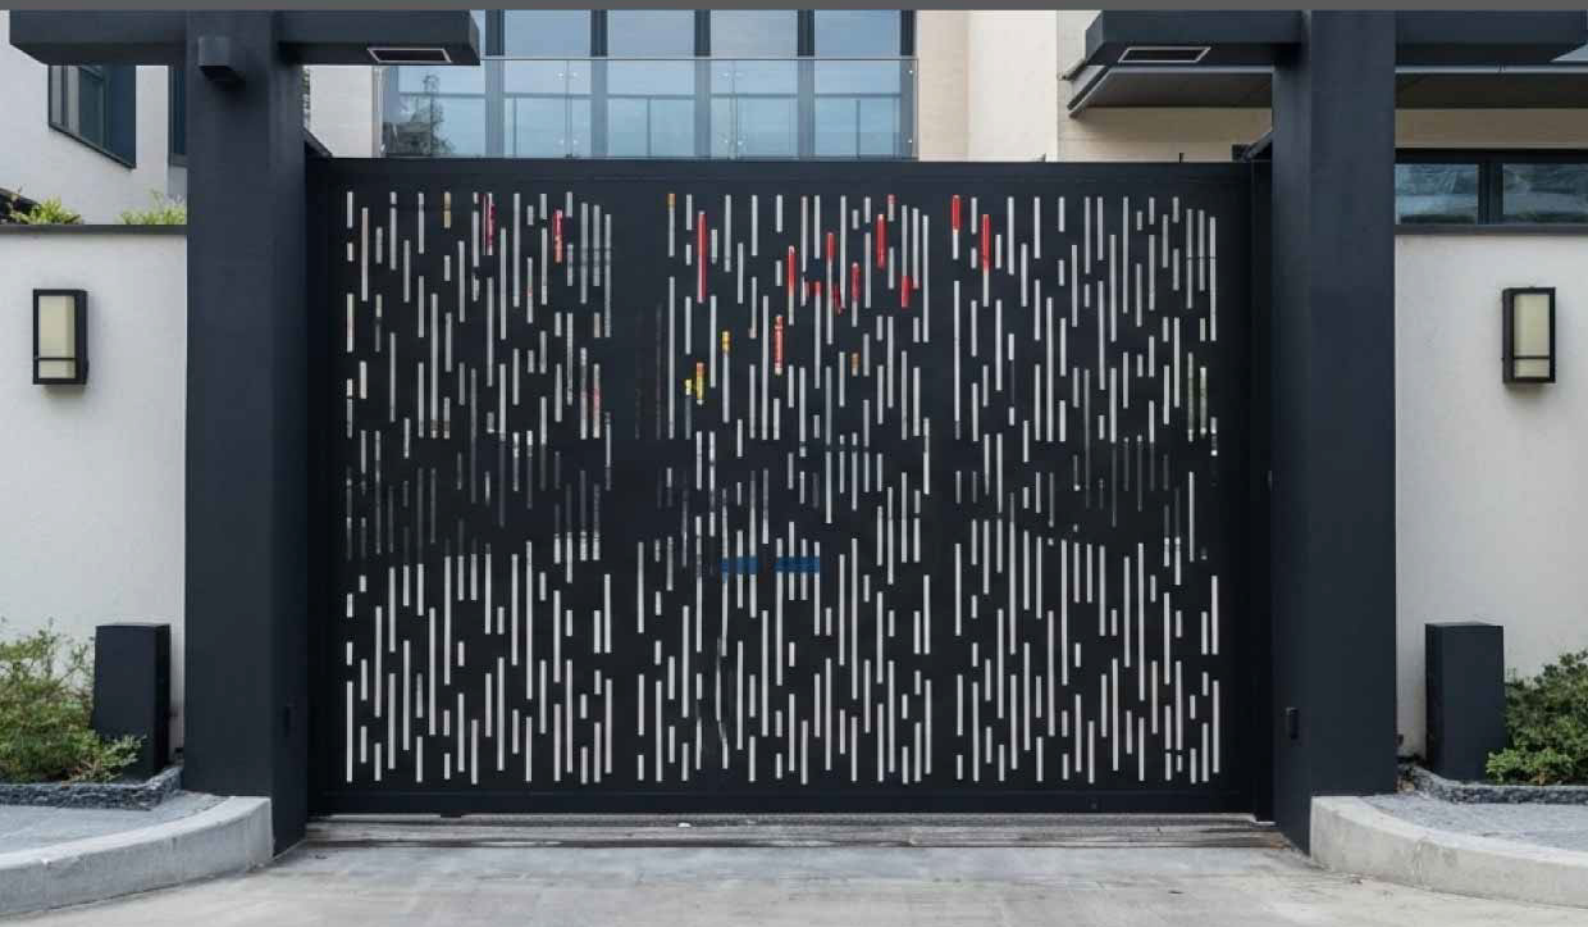

GATES

BEST DEALS **QUALITY**
CNC CUTTING
SERVICES

Contact us today info@rhinoworks.co.za,
for a sample. Visit rhinoworks.co.za for
more information about our CNC Cutting.

www.DecorativeScreens.co.za