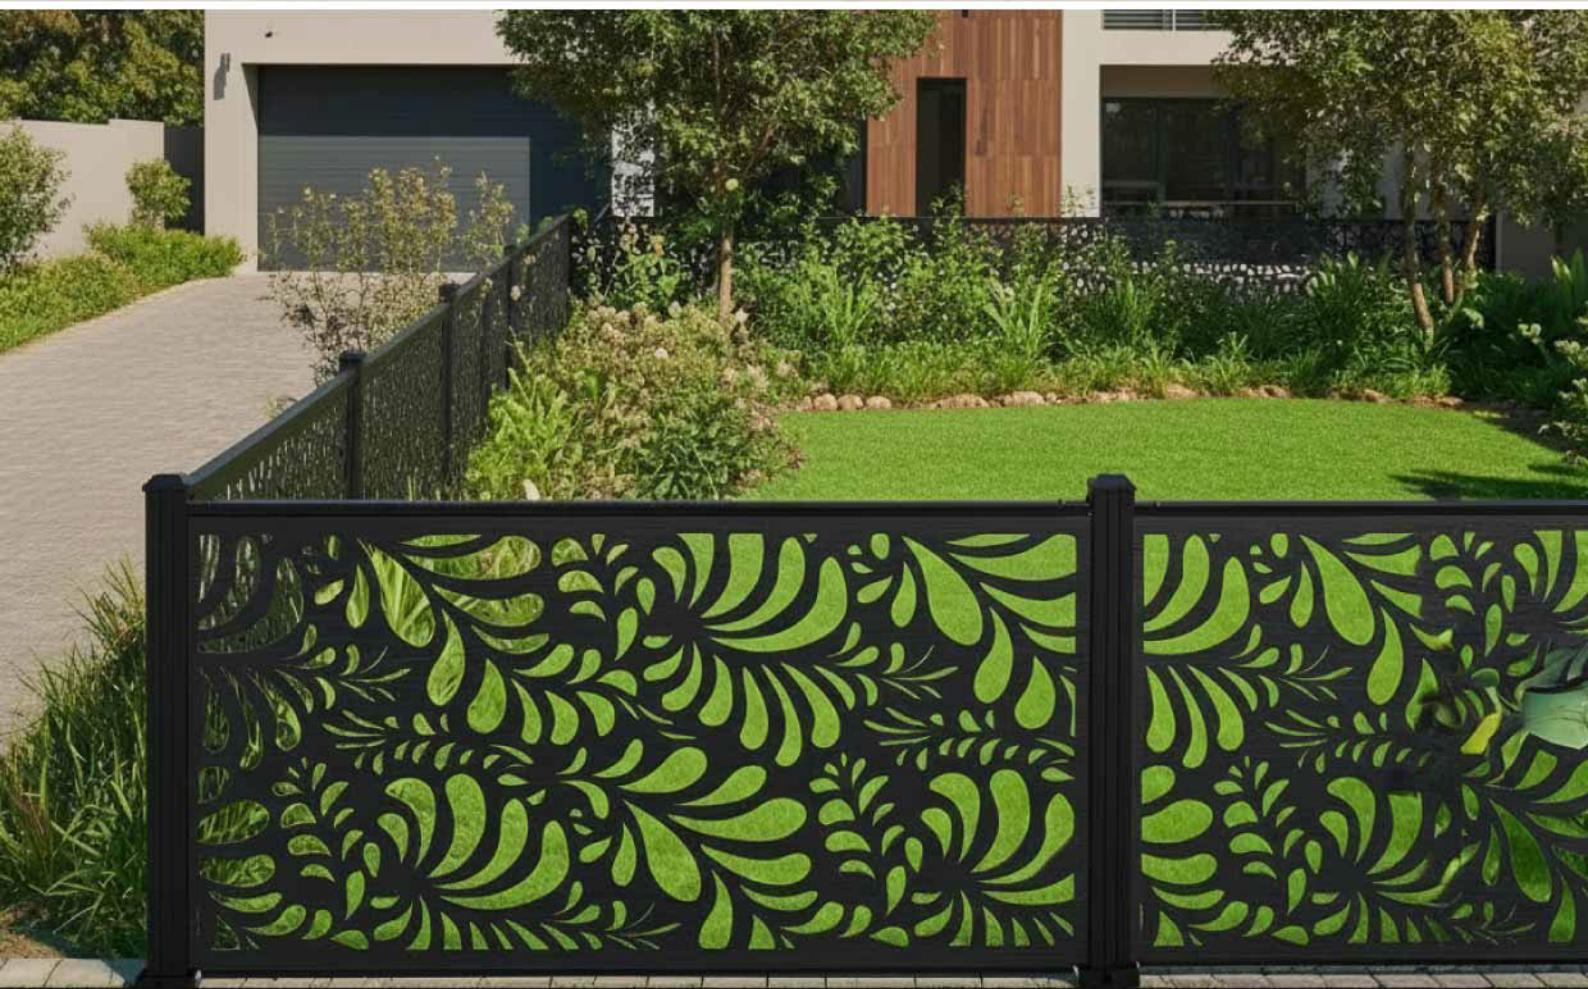

WWW.RHINOWORKS.CO.ZA | +27 83 263 6337

*Unique decorative panels that transform ordinary garden fences into statement pieces.*

**BEST DEALS** **QUALITY**  
CNC CUTTING SERVICES

**RW**  
rhinoworks

DURABLE MATERIALS