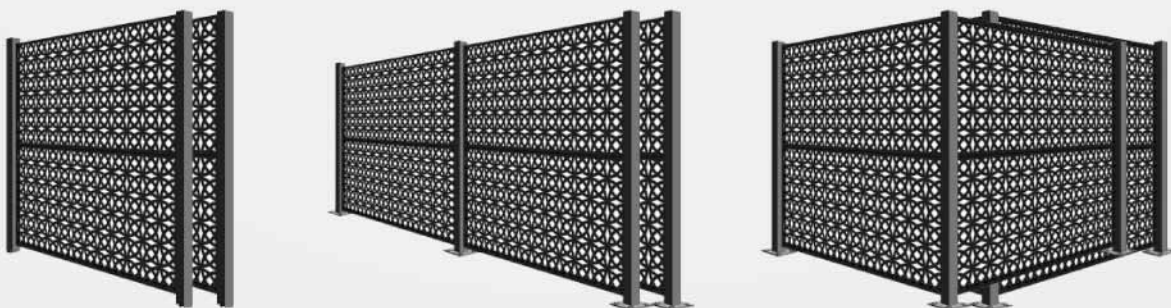

www.DecorativeScreens.co.za