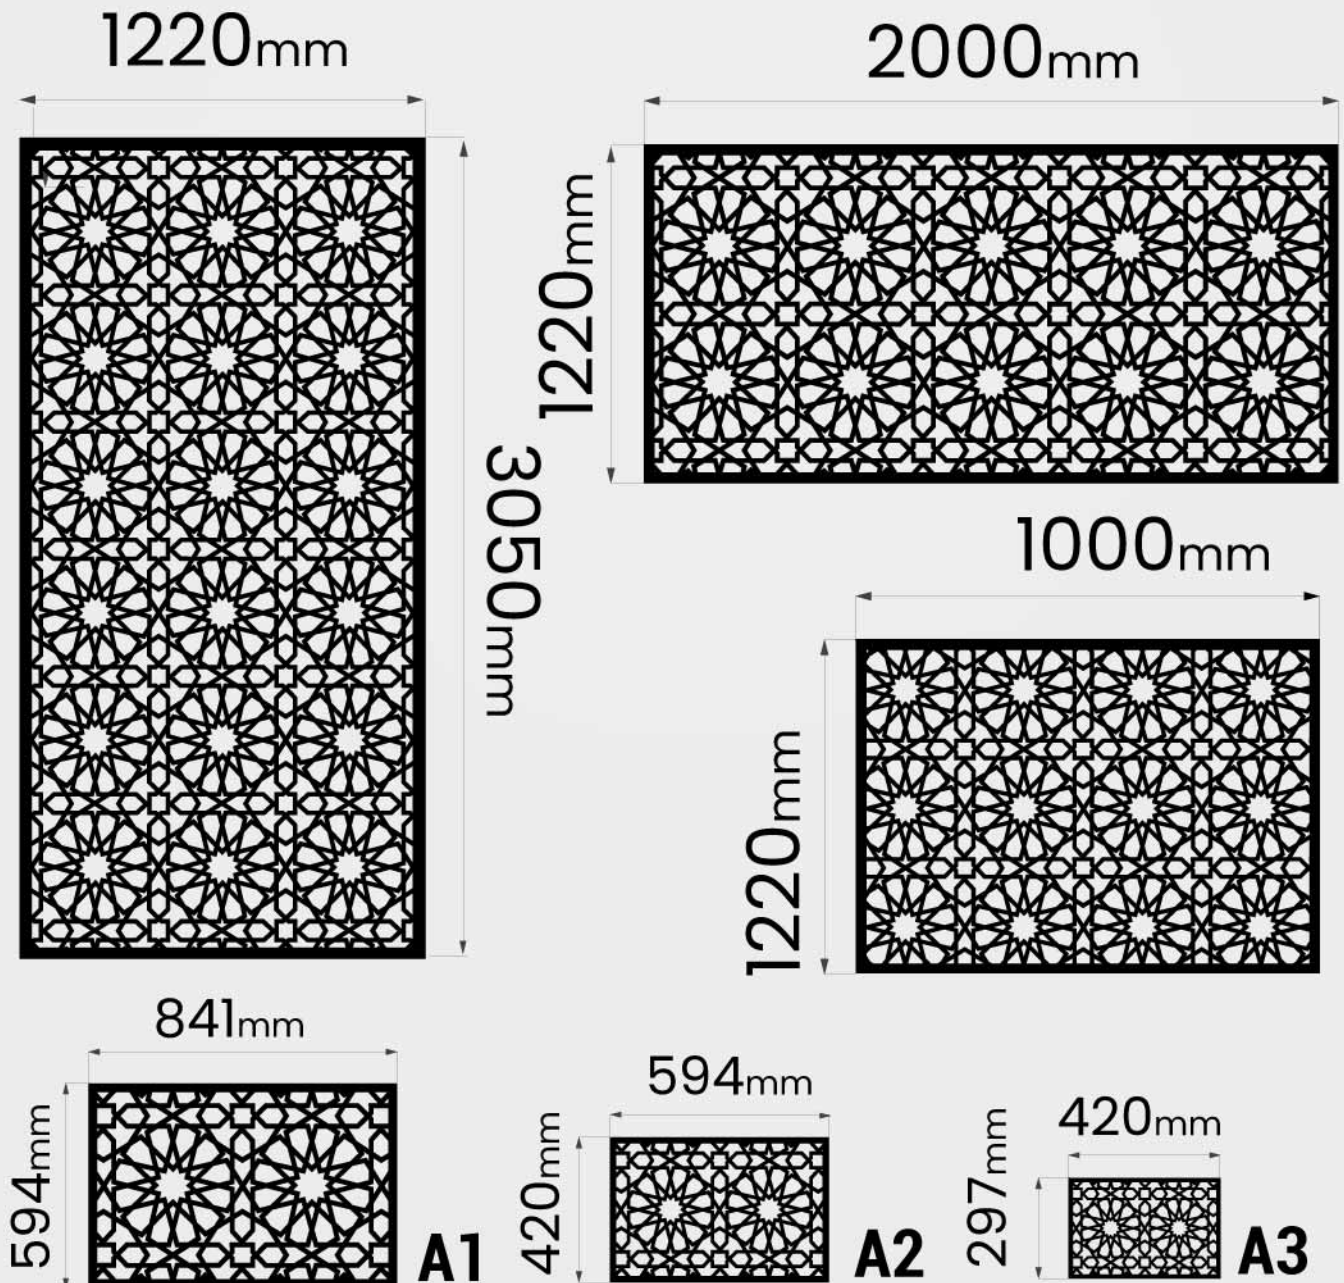

Choose from 6 Standard Sizes

Custom Sizes
Also Available

Go custom . Choose any Rhinoworks pattern, adjust scale, borders & finishes.

STANDARD PANEL SIZES

Our most affordable and fastest options.
Lead Time 3- 5 working days.