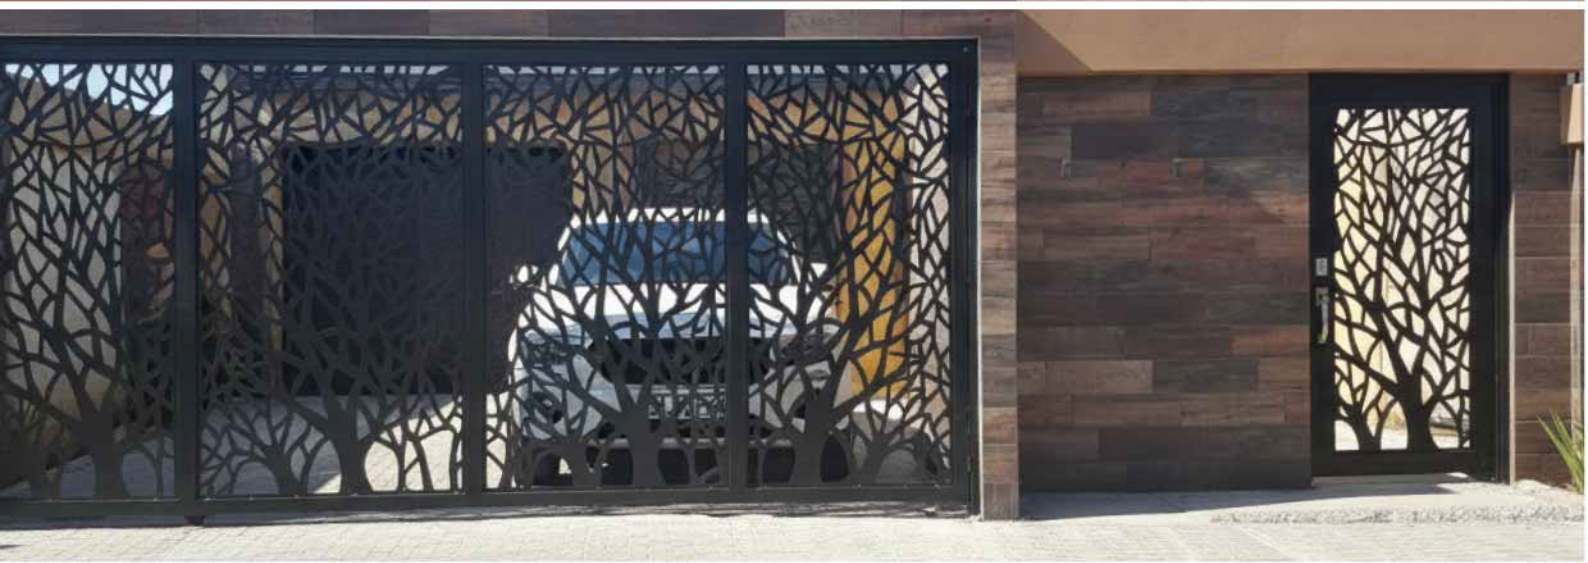

Custom Pedestrian Gates

Balancing safety and design.

CODE: FG-GAT02