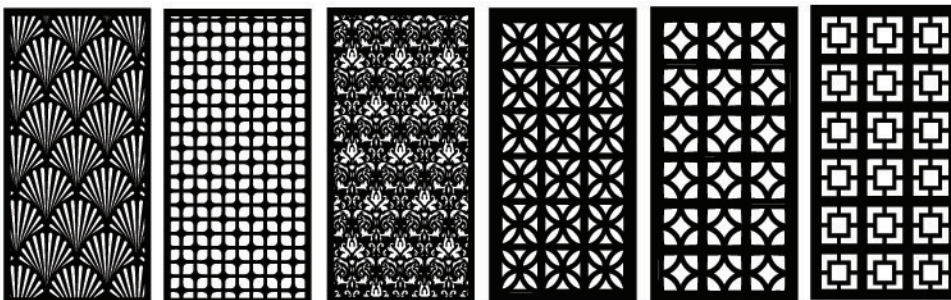

VINTAGE RETRO DESIGNS

LONG
ISLAND

FUNK
DIVIDER

DAMASK

BREEZE
FLOWERS

BREEZE
BLOCKS

BREEZE
SQUARES

VISIT OUR SHOWROOM

+27 83 263 6337

ORDER TODAY
CALL OR WHATSAPP

INFO@RHINOWORKS.CO.ZA
ORDERS CAN ALSO BE PLACED VIA EMAIL