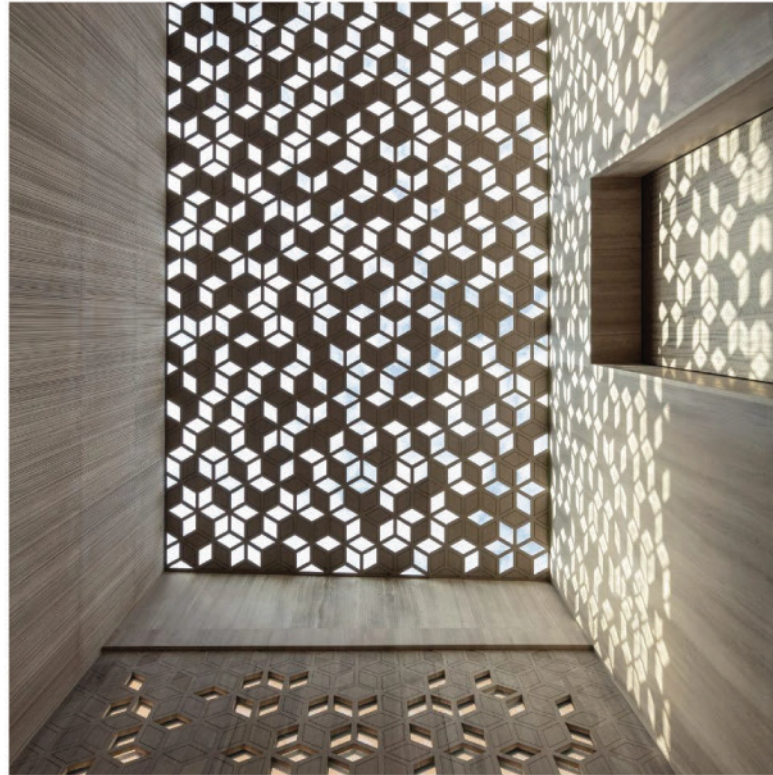

CODE: FP-SHE01

Adds Decorative appeal to stairways and hallways with Laser-Cut Panels.

HIGH QUALITY MATERIALS

BEST DEALS QUALITY CNC CUTTING SERVICES

RW
rhinoworks

DURABLE MATERIALS

FAST TURNAROUNDS

CUSTOM SIZES