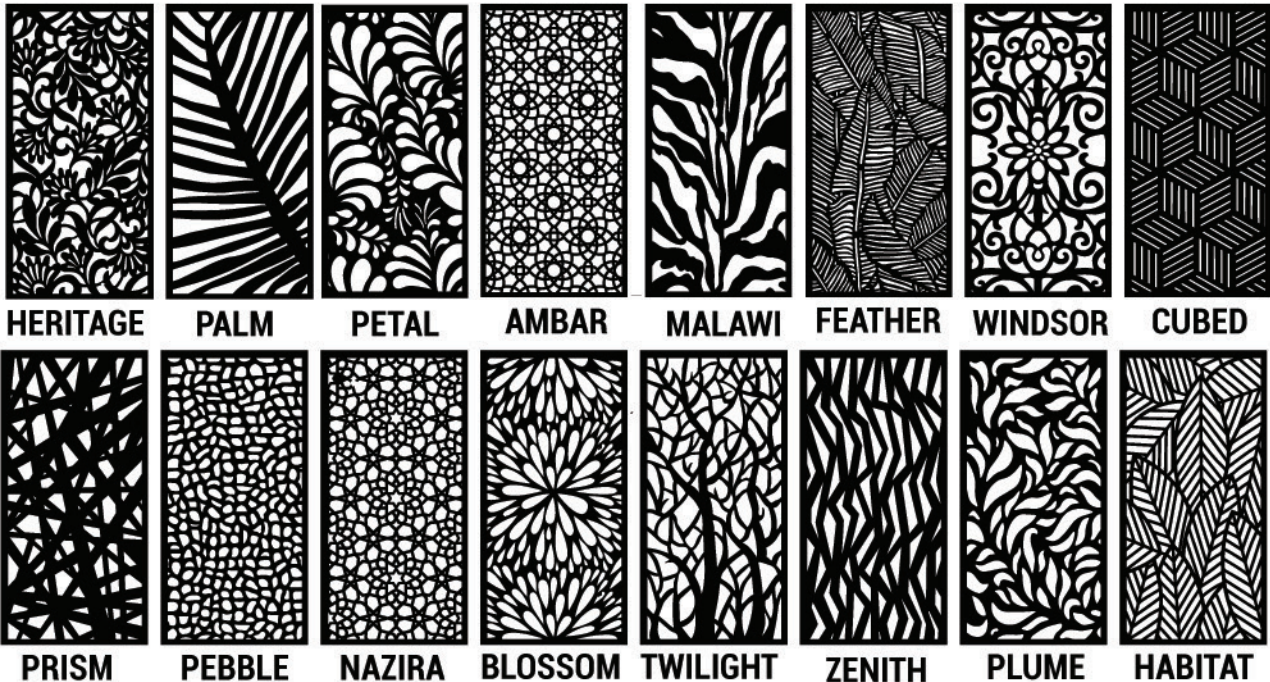

Found a style that catches your eye?

Contact us today info@rhinoworks.co.za for a sample. To browse a wide range of rhinoworks patterns visit www.decorativescreens.co.za

COLOUR OPTIONS

White

Cobalt Blue

Gold

Charcoal

Matt Black

Bronze

Silver