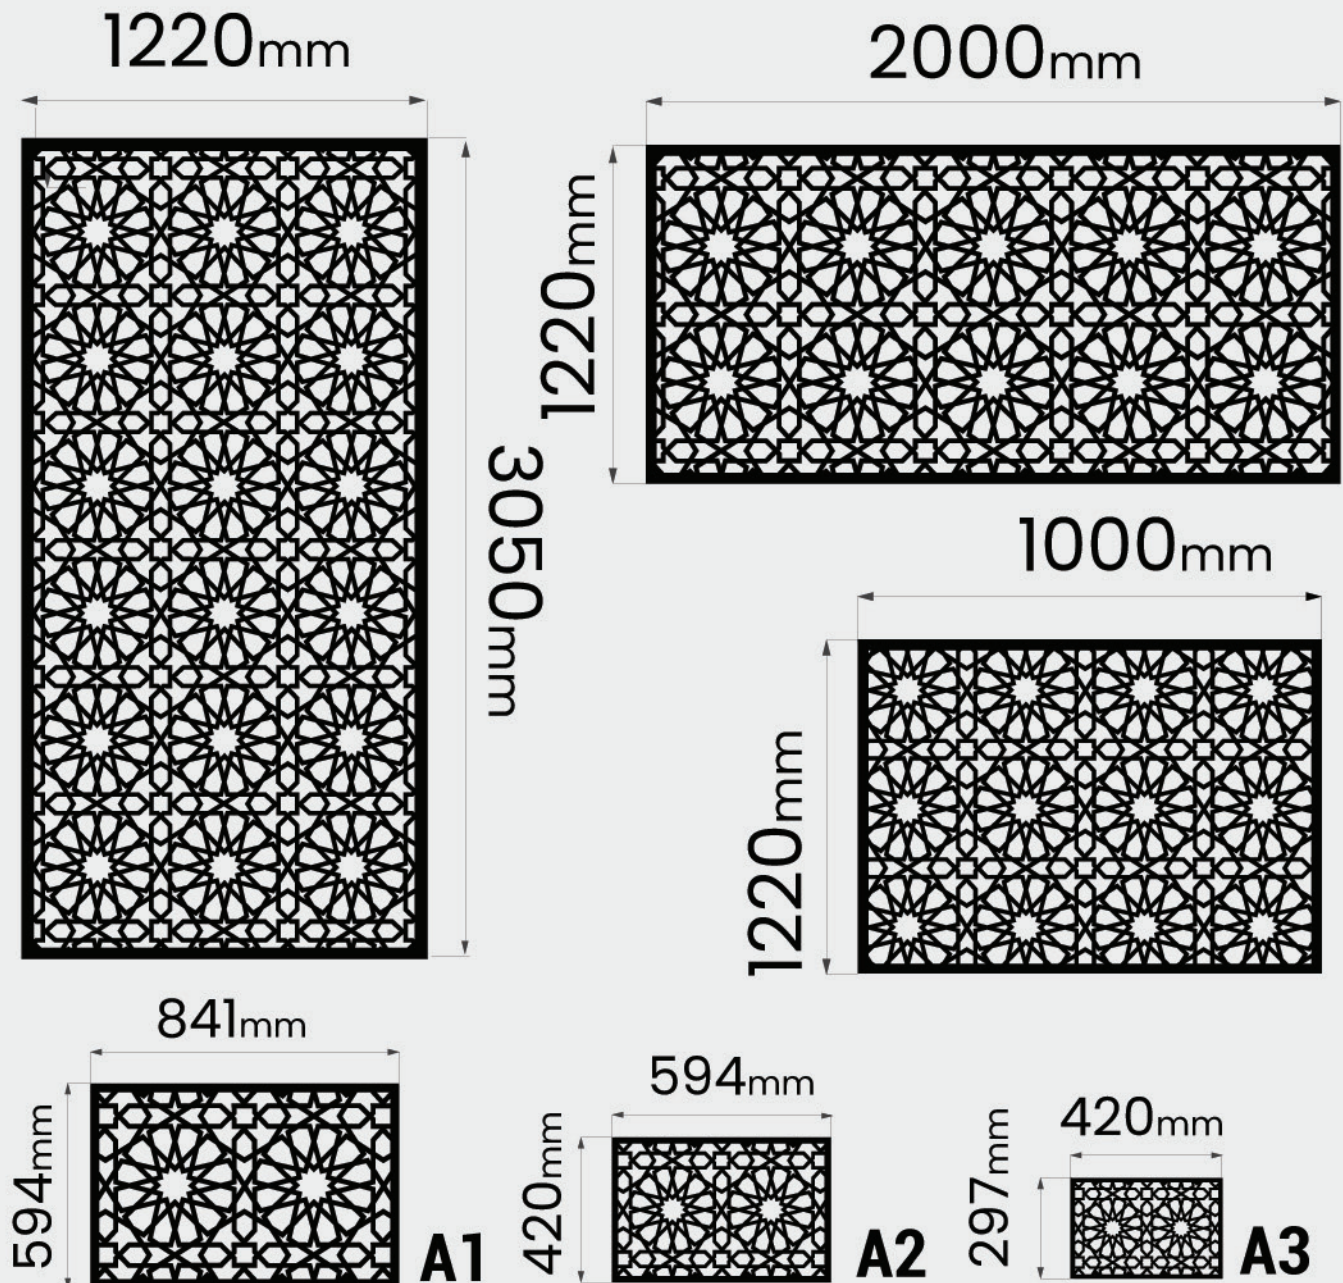

Custom Sizes
Also Available

Go custom . Choose any Rhinoworks pattern, adjust scale, borders & finishes.

STANDARD PANEL SIZES

Our most affordable and fastest options.
Lead Time 3- 5 working days.

WALLS | INTERIORS | RECEPTIONS | LOUNGE