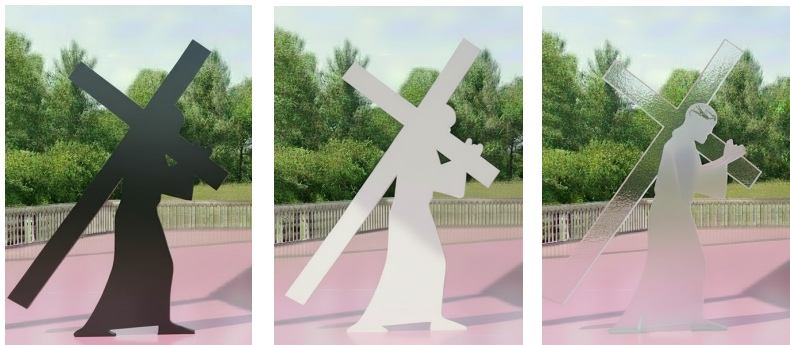

CHRIST CROSS DISPLAY

Dimensions
Horizontal Orientation

1500 x 1800mm (WxH)
Custom Sizes Available

1 FIND A SIZE

ES030

2 CHOOSE A COLOUR

PLEASE NOTE: Unless stated otherwise; we supply only the Cut-Out Stand. Props, décor shown in the images and other customizations like colour options and coating, painting, vinyl stickers or engraving are not included and come at an additional cost. Images are for illustration purposes only.

CREATE YOUR OWN COMBO!

MIX & MATCH!!
ARCHED WALKWAY
+ THE CHRIST CROSS
WITH A RISEN PANEL

Easter Carrot Patch

EASTER 3 PIECE COMBO | CUT2EA03

Captivating Easter installation featuring *a giant bunny with playful carrot accents.*