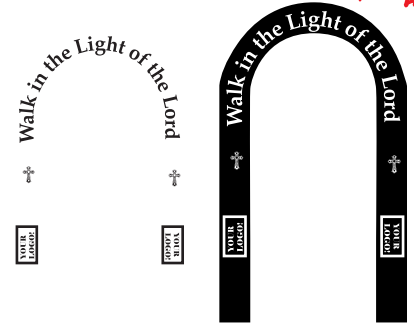

RISEN + [Arch Diagram] + RISEN

Description: Event Panel **Style:** Dome / Arch

CHOOSE A DESIGN
Or send us your artwork

PLEASE NOTE: Unless stated otherwise; we supply only the Cut-Out Stand. Props, décor shown in the images and other customizations like colour options and coating, painting, vinyl stickers or engraving are not included and come at an additional cost.

Standard Sizes
Vertical Orientation

- 1200 × 800 mm
- 2000 × 1000 mm
- 2200 × 1200 mm

ARCH/DOME SIDE VIEW

Risen Walkway Collection

3 PIECE COMBO! ORDER NOW!

RISEN + [Archway] + RISEN

ES020

PRICE EACH