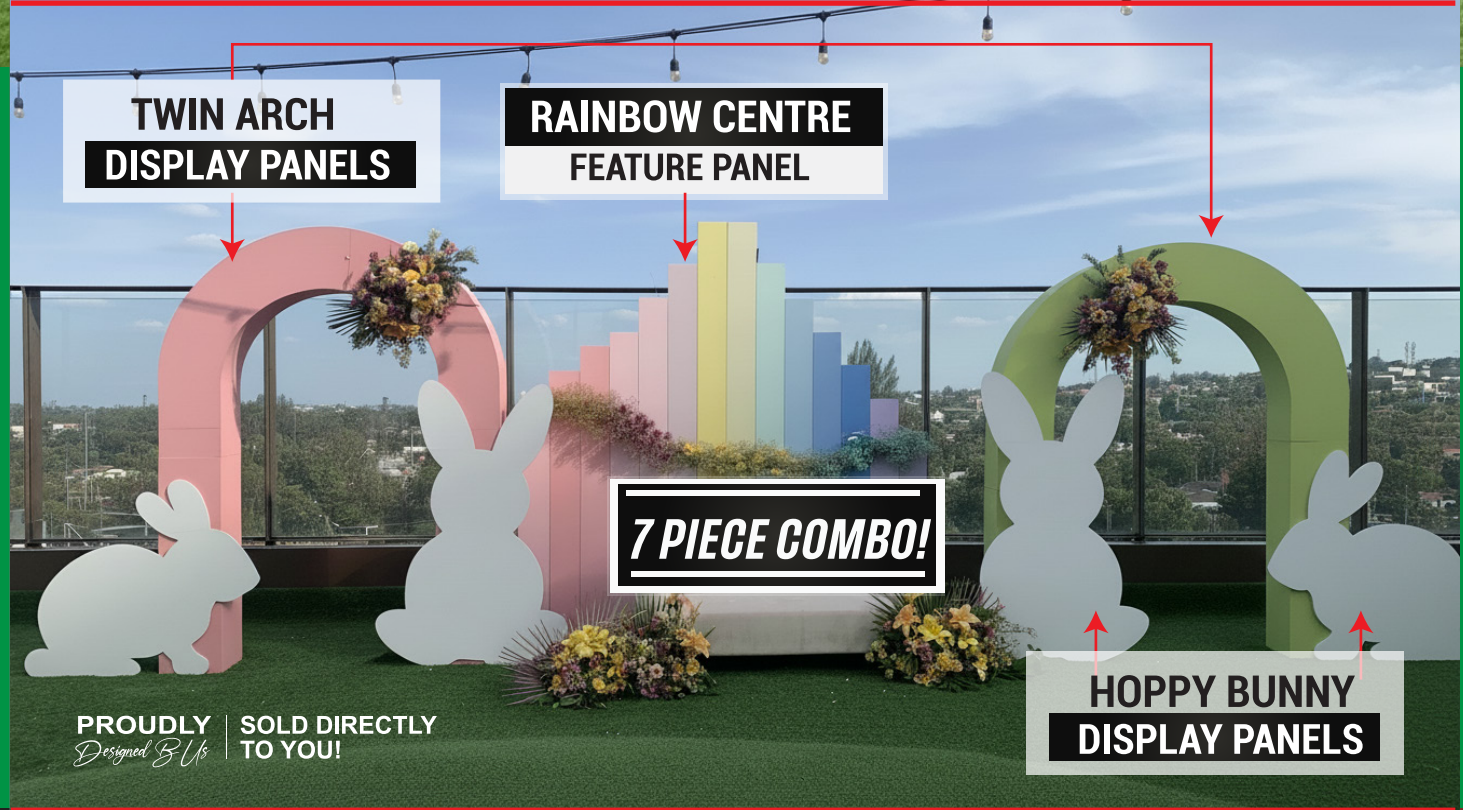

Easter Haven Set

EASTER 7 PIECE COMBO | CUT2EA07

Charming Easter Display with *Twin Arch Panels, a Rainbow Centre Panel and 4 bunny figures.*

SUITABLE FOR:
Mall displays, Easter events, Church photo areas, Entrance decor