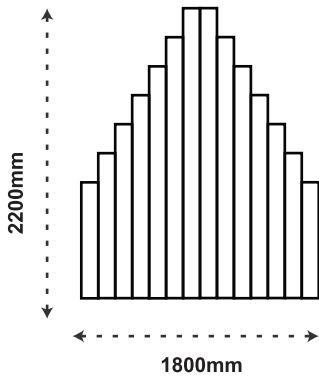

RAINBOW CENTRE PANEL

ES080

Standard Sizes

1800 x 2200mm (WxH)
Custom Sizes Available

Vertical Orientation

ARCH/DOME PANEL

ES085

Standard Sizes