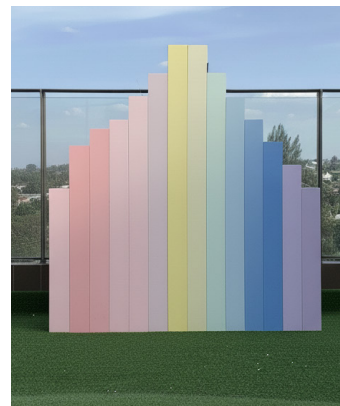

RAINBOW CENTRE PANEL

ES080

Standard Sizes

1800 x 2200mm (WxH)
Custom Sizes Available

Vertical Orientation

ARCH/DOME PANEL

ES085

Standard Sizes