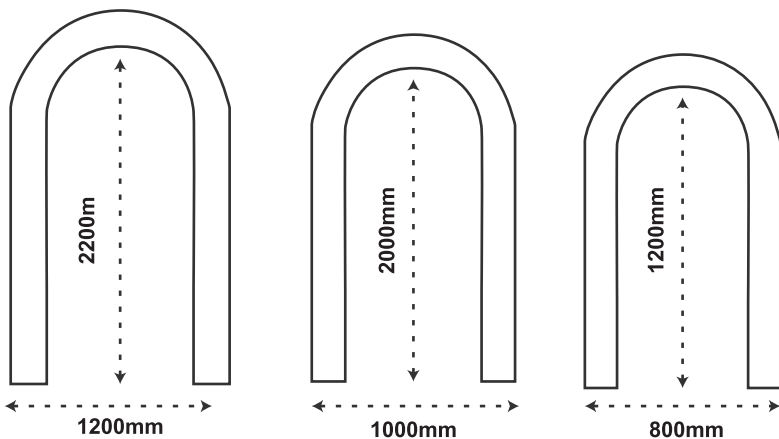

Standard Sizes

Vertical Orientation

- 1200 × 800 mm
- 2000 × 1000 mm
- 2200 × 1200 mm

ARCH/DOME SIDE VIEW

BOOTH ONLY

BUNNY & EGG SELFIE BOOTH

ES025

Christ Walkway Collection