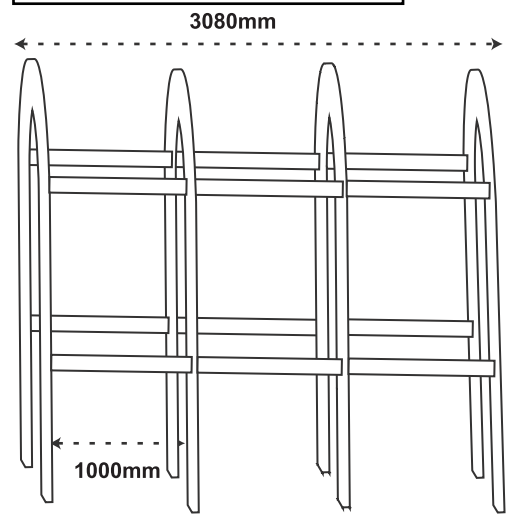

RISEN + [Arch Diagram] + RISEN

Description: Event Panel **Style:** Dome / Arch

CHOOSE A DESIGN
Or send us your artwork

PLEASE NOTE: Unless stated otherwise; we supply only the Cut-Out Stand. Props, décor shown in the images and other customizations like colour options and coating, painting, vinyl stickers or engraving are not included and come at an additional cost.

Standard Sizes
Vertical Orientation

- 1200 × 800 mm
- 2000 × 1000 mm
- 2200 × 1200 mm

ARCH/DOME SIDE VIEW

Risen Walkway Collection

3 PIECE COMBO! ORDER NOW!

RISEN + [Archway] + RISEN

ES020

PRICE EACH