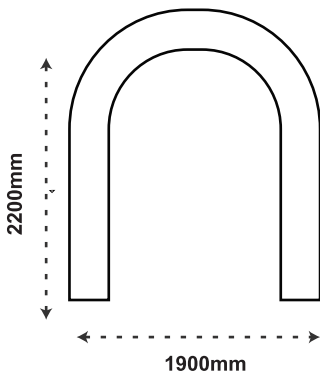

RAINBOW CENTRE PANEL

ES080

Standard Sizes

1800 x 2200mm (WxH)
Custom Sizes Available

Vertical Orientation

ARCH/DOME PANEL

ES085

Standard Sizes

1900 x 2200mm (WxH)
Custom Sizes Available

Vertical Orientation

! PLEASE NOTE: Unless stated otherwise, we supply only the Cut-Out Stand. Props, décor shown in the images and other customizations like colour options and coating, painting, vinyl stickers or engraving are not included and come at an additional cost. Images are for illustration purposes only.