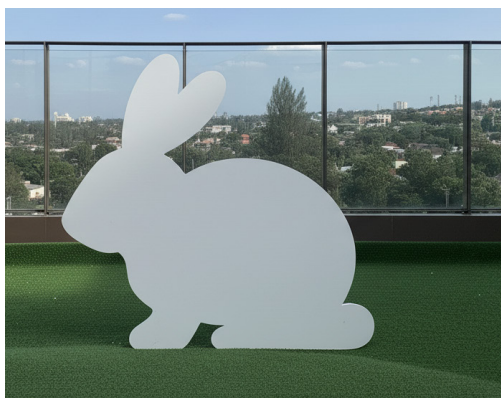

4 BUNNYS LEFT & RIGHT PANELS

PLAYFUL HOPPY BUNNIES 1 SET OF 4 PANELS

Easter Haven Set Collection

3 PIECE COMBO!

ORDER NOW!

HOPPING EASTER BUNNY

ES090

Dimensions
1000 x 1140mm (WxH)
Custom Sizes Available