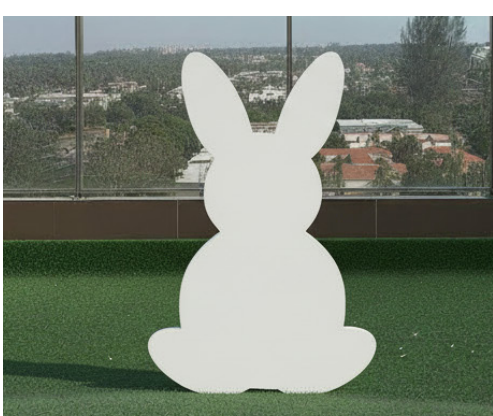

STANDING EASTER BUNNY

ES095