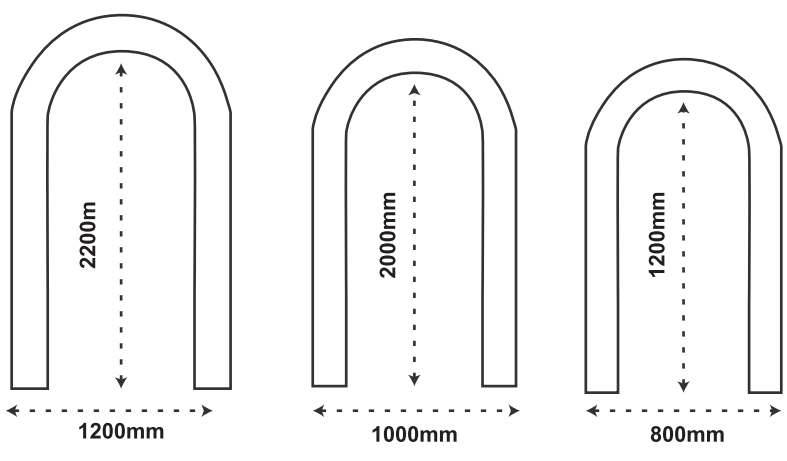

RISEN + [Arch Diagram] + RISEN

Description: Event Panel **Style:** Dome / Arch

CHOOSE A DESIGN
Or send us your artwork

PLEASE NOTE: Unless stated otherwise; we supply only the Cut-Out Stand. Props, décor shown in the images and other customizations like colour options and coating, painting, vinyl stickers or engraving are not included and come at an additional cost.

Standard Sizes
Vertical Orientation

- 1200 × 800 mm
- 2000 × 1000 mm
- 2200 × 1200 mm

ARCH/DOME SIDE VIEW

Risen Walkway Collection

3 PIECE COMBO! ORDER NOW!

RISEN + [Archway] + RISEN

ES020

PRICE EACH