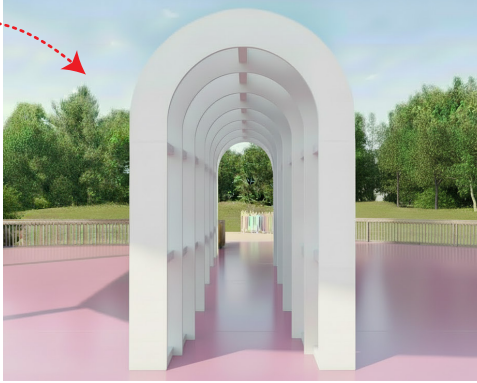

RISEN + [Arch Diagram] + RISEN

Description: Event Panel **Style:** Dome / Arch

CHOOSE A DESIGN
Or send us your artwork

PLEASE NOTE: Unless stated otherwise; we supply only the Cut-Out Stand. Props, décor shown in the images and other customizations like colour options and coating, painting, vinyl stickers or engraving are not included and come at an additional cost.

Standard Sizes
Vertical Orientation

- 1200 × 800 mm
- 2000 × 1000 mm
- 2200 × 1200 mm

ARCH/DOME SIDE VIEW

Risen Walkway Collection

3 PIECE COMBO! ORDER NOW!

RISEN + [Archway] + RISEN

ES020

PRICE EACH