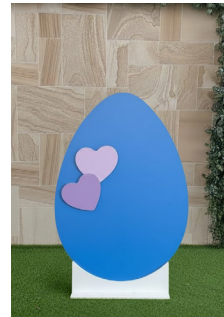

EGG BLUE WITH HEARTS

ES065