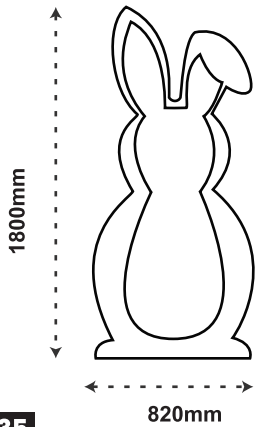

CHRIST CROSS DISPLAY

Dimensions
Horizontal Orientation

1500 x 1800mm (WxH)
Custom Sizes Available

1 FIND A SIZE

ES030

2 CHOOSE A COLOUR

PLEASE NOTE: Unless stated otherwise; we supply only the Cut-Out Stand. Props, décor shown in the images and other customizations like colour options and coating, painting, vinyl stickers or engraving are not included and come at an additional cost. Images are for illustration purposes only.

Easter Carrot Patch Collection | **3 PIECE COMBO!**  **ORDER NOW!**

Description: *Event Backdrop* | **Style:** *Giant Easter Bunny*

GIANT EASTER BUNNY

Dimensions
Vertical Orientation

820 x 1800mm
Custom Sizes Available