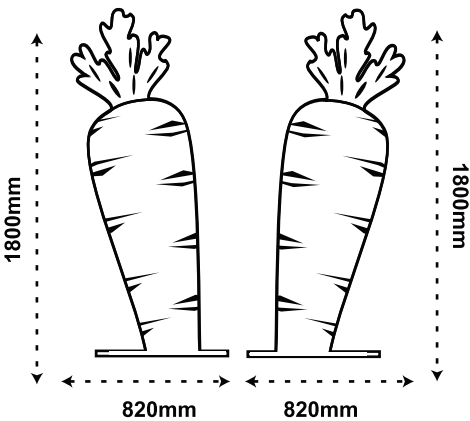

GIANT CARROTS SET

Dimensions
Vertical Orientation

810 x 1800mm
Custom Sizes Available

ES040