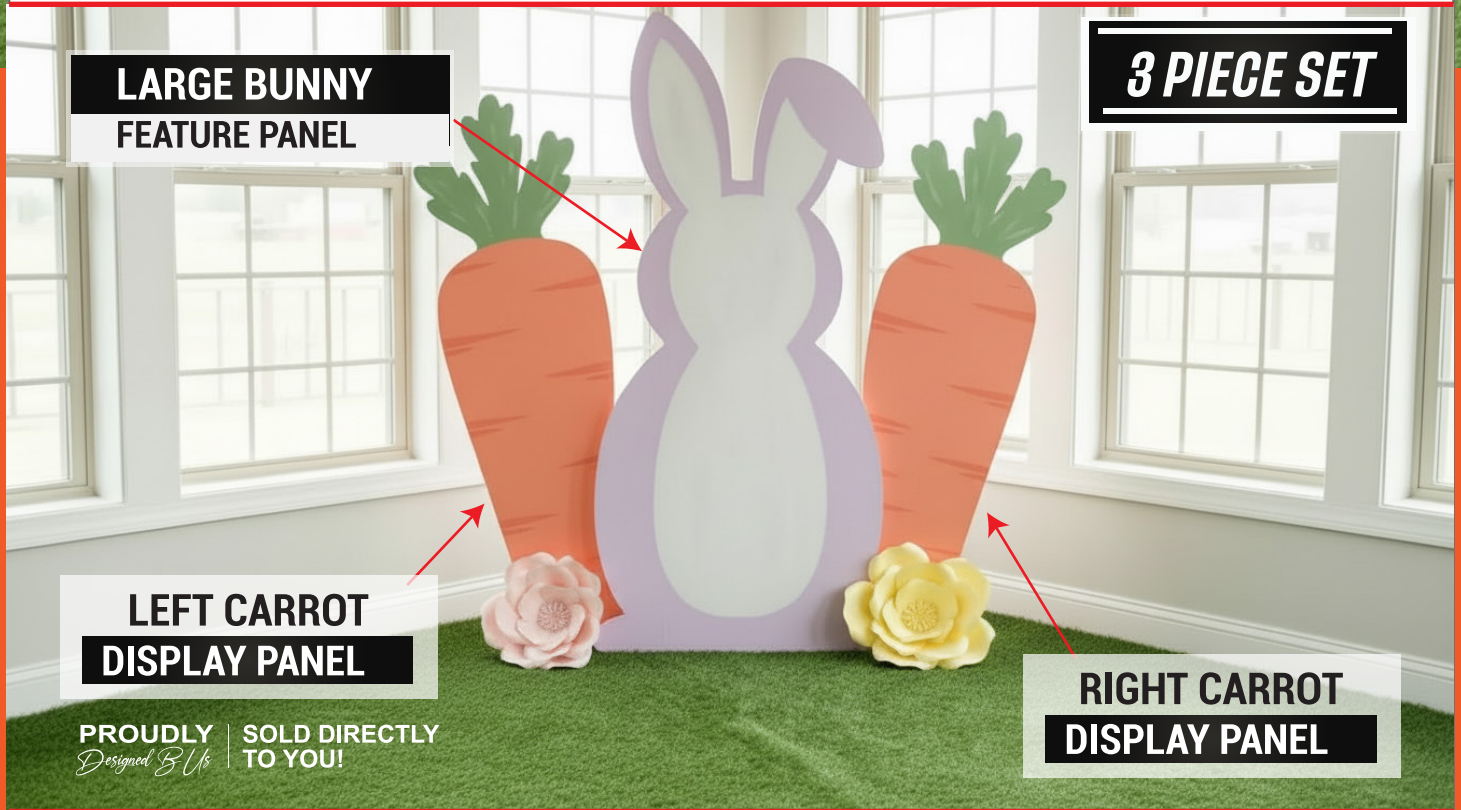

CREATE YOUR OWN COMBO!

MIX & MATCH!!
ARCHED WALKWAY
+ THE CHRIST CROSS
WITH A RISEN PANEL

Easter Carrot Patch

EASTER 3 PIECE COMBO | CUT2EA03

Captivating Easter installation featuring *a giant bunny with playful carrot accents.*