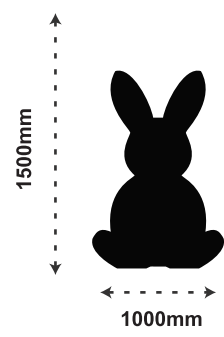

STANDING EASTER BUNNY

ES095