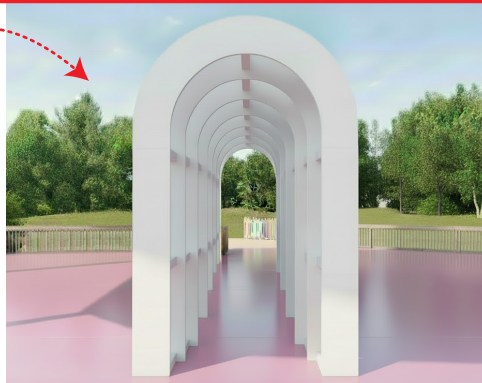

ES010

1
YOUR DESIGN HERE!

2
CHOOSE COLOURS

PLEASE NOTE: Unless stated otherwise; we supply only the Cut-Out Stand. Props, décor shown in the images and other customizations like colour options and coating, painting, vinyl stickers or engraving are not included and come at an additional cost. Images are for illustration purposes only.

Standard Sizes

Vertical Orientation

- 1200 × 800 mm
- 2000 × 1000 mm
- 2200 × 1200 mm