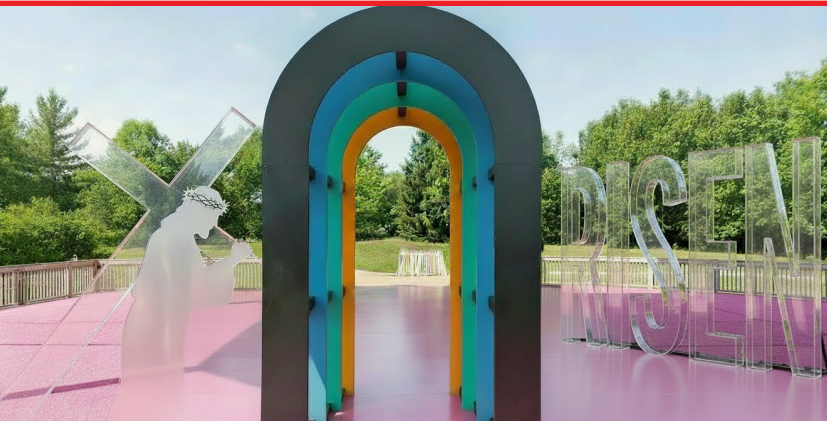

CREATE YOUR OWN COMBO!

MIX & MATCH!!
ARCHED WALKWAY
+ THE CHRIST CROSS
WITH A RISEN PANEL

Easter Carrot Patch

EASTER 3 PIECE COMBO | CUT2EA03

Captivating Easter installation featuring *a giant bunny with playful carrot accents.*