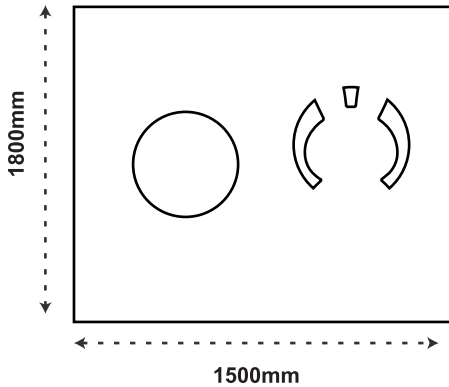

Standard Sizes

Vertical Orientation

- 1200 × 800 mm
- 2000 × 1000 mm
- 2200 × 1200 mm

ARCH/DOME SIDE VIEW

BOOTH ONLY

BUNNY & EGG SELFIE BOOTH

ES025

Christ Walkway Collection

3 PIECE COMBO!

ORDER NOW!

Description: Event Panel **Style:** Selfie Board - Photo Booth

SELFIE BOOTH PANEL

Dimensions
Horizontal Orientation

1500 x 1800mm (WxH)
Custom Sizes Available

1
FIND A SIZE

ES025

CHRIST CROSS DISPLAY

Dimensions
Horizontal Orientation

1500 x 1800mm (WxH)
Custom Sizes Available

1 FIND A SIZE

ES030

2 CHOOSE A COLOUR

PLEASE NOTE: Unless stated otherwise; we supply only the Cut-Out Stand. Props, décor shown in the images and other customizations like colour options and coating, painting, vinyl stickers or engraving are not included and come at an additional cost. Images are for illustration purposes only.