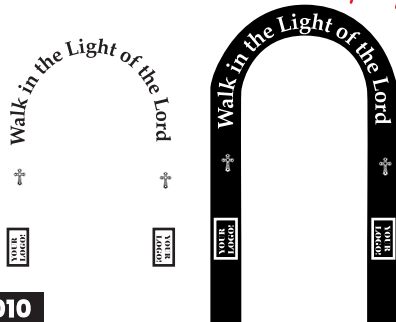

ES010

*Christ Walkway
Collection*

Description: Event Panel **Style:** Dome / Arch

CHOOSE A DESIGN

Or send us your artwork

ES010

1
YOUR DESIGN HERE!

2
CHOOSE COLOURS