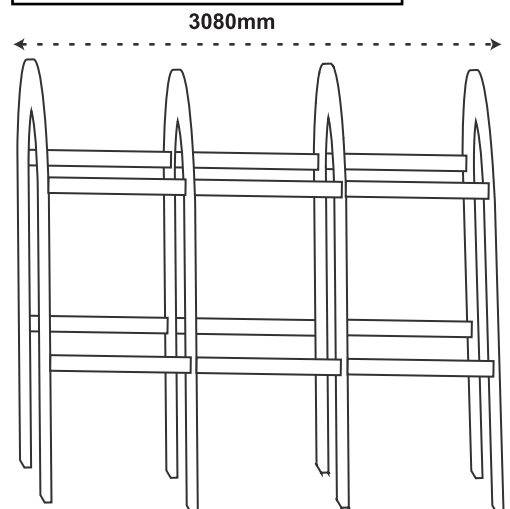

Standard Sizes

Vertical Orientation

- 1200 × 800 mm
- 2000 × 1000 mm
- 2200 × 1200 mm

ARCH/DOME SIDE VIEW

BOOTH ONLY

BUNNY & EGG SELFIE BOOTH

ES025

Christ Walkway Collection

3 PIECE COMBO!

ORDER NOW!

Description: Event Panel **Style:** Selfie Board - Photo Booth

SELFIE BOOTH PANEL

Dimensions
Horizontal Orientation

1500 x 1800mm (WxH)
Custom Sizes Available

1
FIND A SIZE

ES025