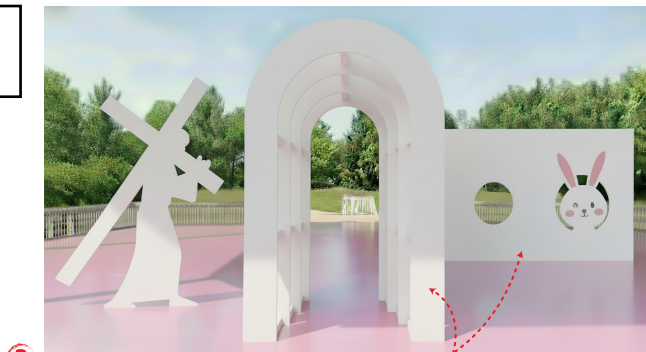

ES025

PLEASE NOTE: Unless stated otherwise: we supply only the Cut-Out Stand. Props, décor shown in the images and other customizations like colour options and coating, painting, vinyl stickers or engraving are not included and come at an additional cost. Images are for illustration purposes only.

CHOOSE A DESIGN
Or send us your artwork